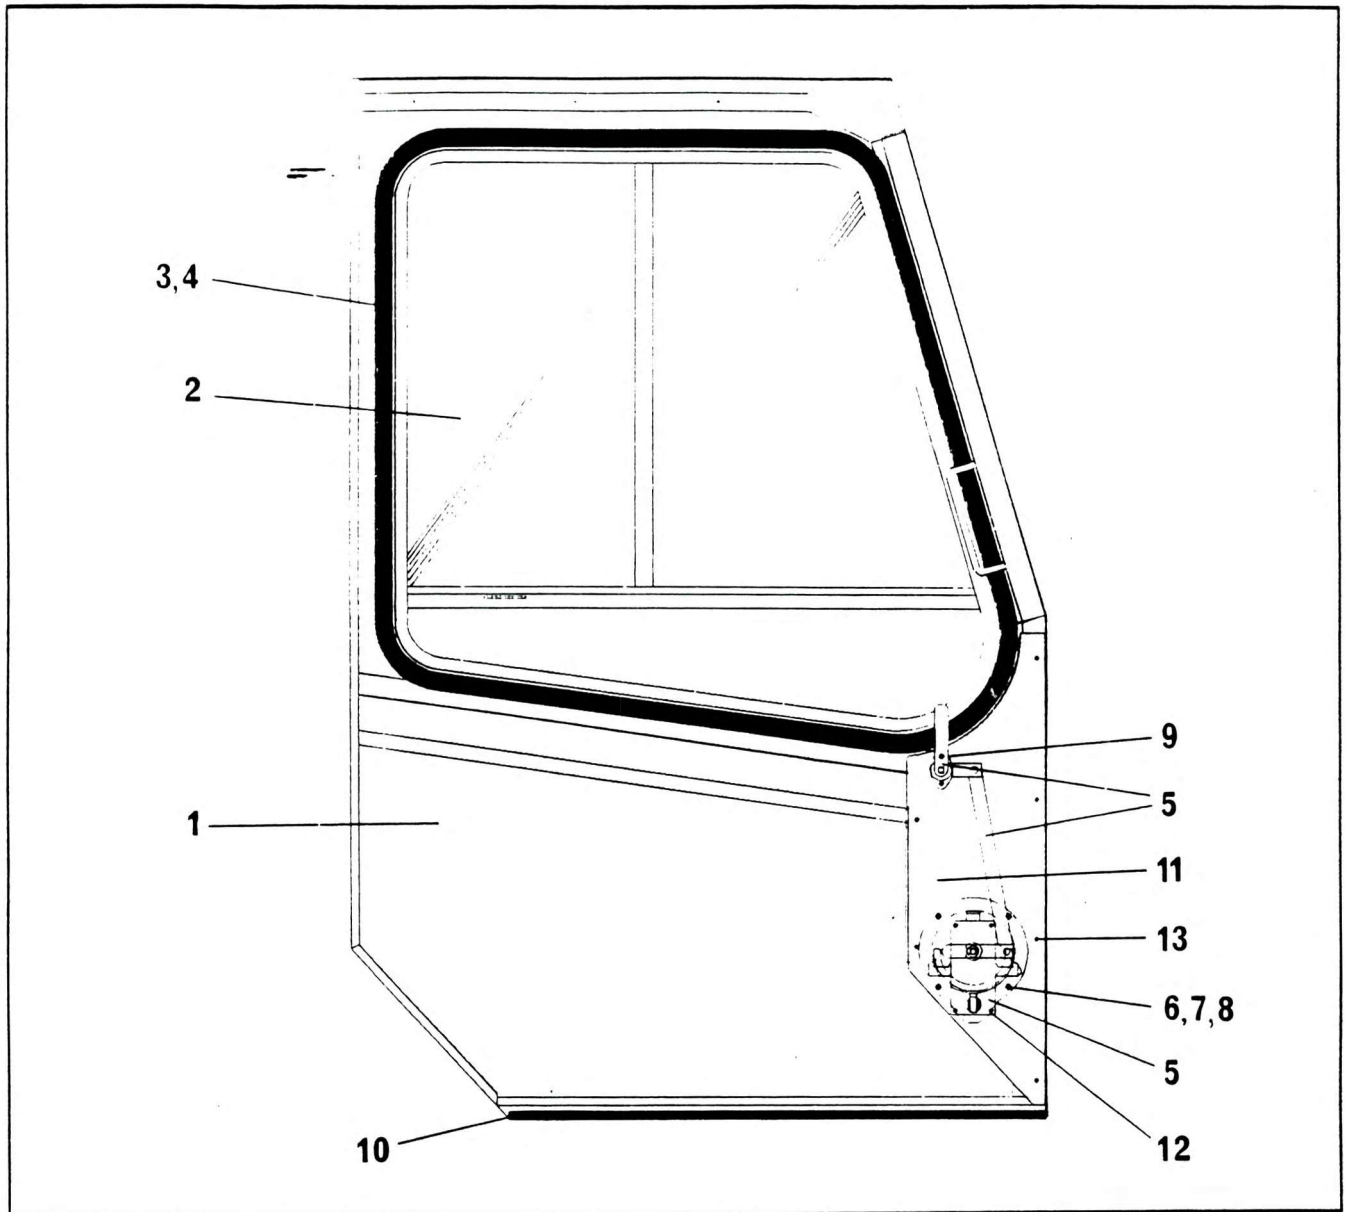

TURNTABLE CAB DOOR ASSY (S/WINDOW)

NO.	PART NO.	QTY.	DESCRIPTION	NO.	PART NO.	QTY.	DESCRIPTION
1	6-392-990233	1	Door Weld	12	7040016	4	Screw Hex Head 2BA x ½" Long
2	7-498-990055	1	Window Sliding Cab Door	13	7058109	6	Self Tapper No. 8 x ⅜" Long
3	172321	1	Self Sealing Section				
4	172322	1	Filler Strip				
5	6-576-990366	1	Kit Latch				
6	7-950-100000	4	Spring Washer				
7	7-660-101100	4	Thin Lockout 3/16" UNC				
8	7-114-100410	4	Screw 3/16" x ½" Long				
9	7053103	2	Countersunk Head Screw 2BA x ½" Lg				
10	6-637-020003	2	Door Trim				
11	6-679-991467	1	Panel Cover Assy Door Latch				